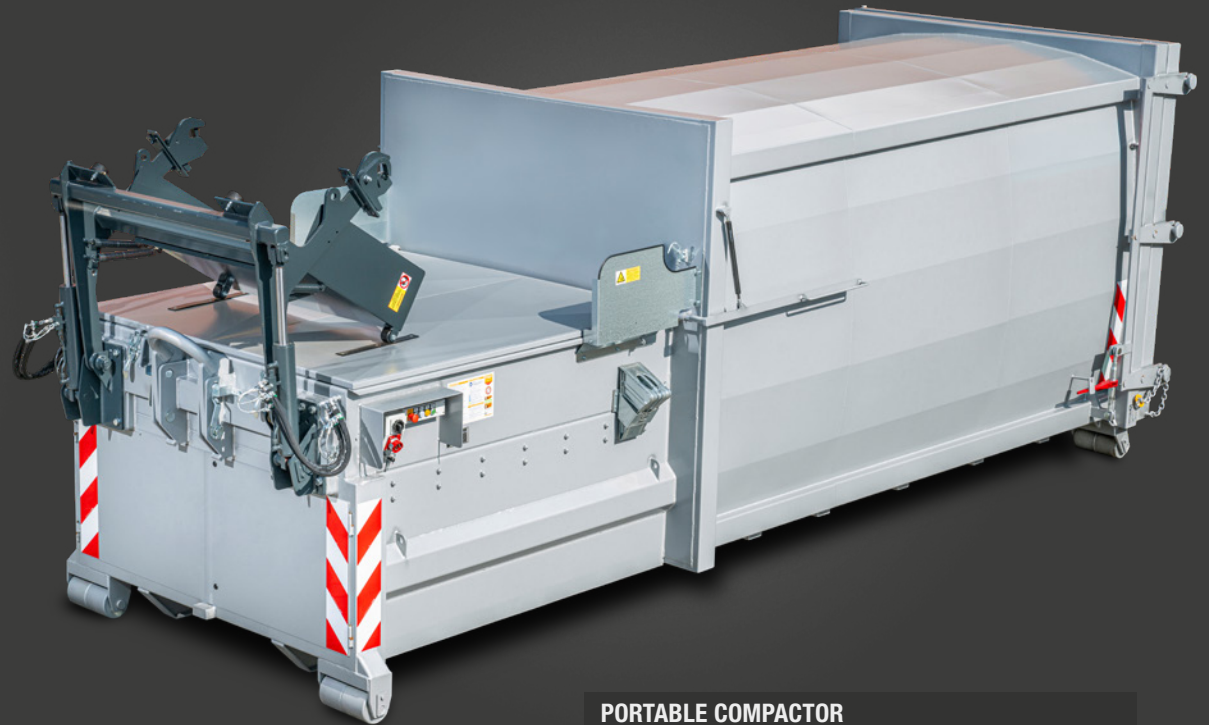

PORTABLE COMPACTOR
WITH SCREWABLE BIN TIPPER